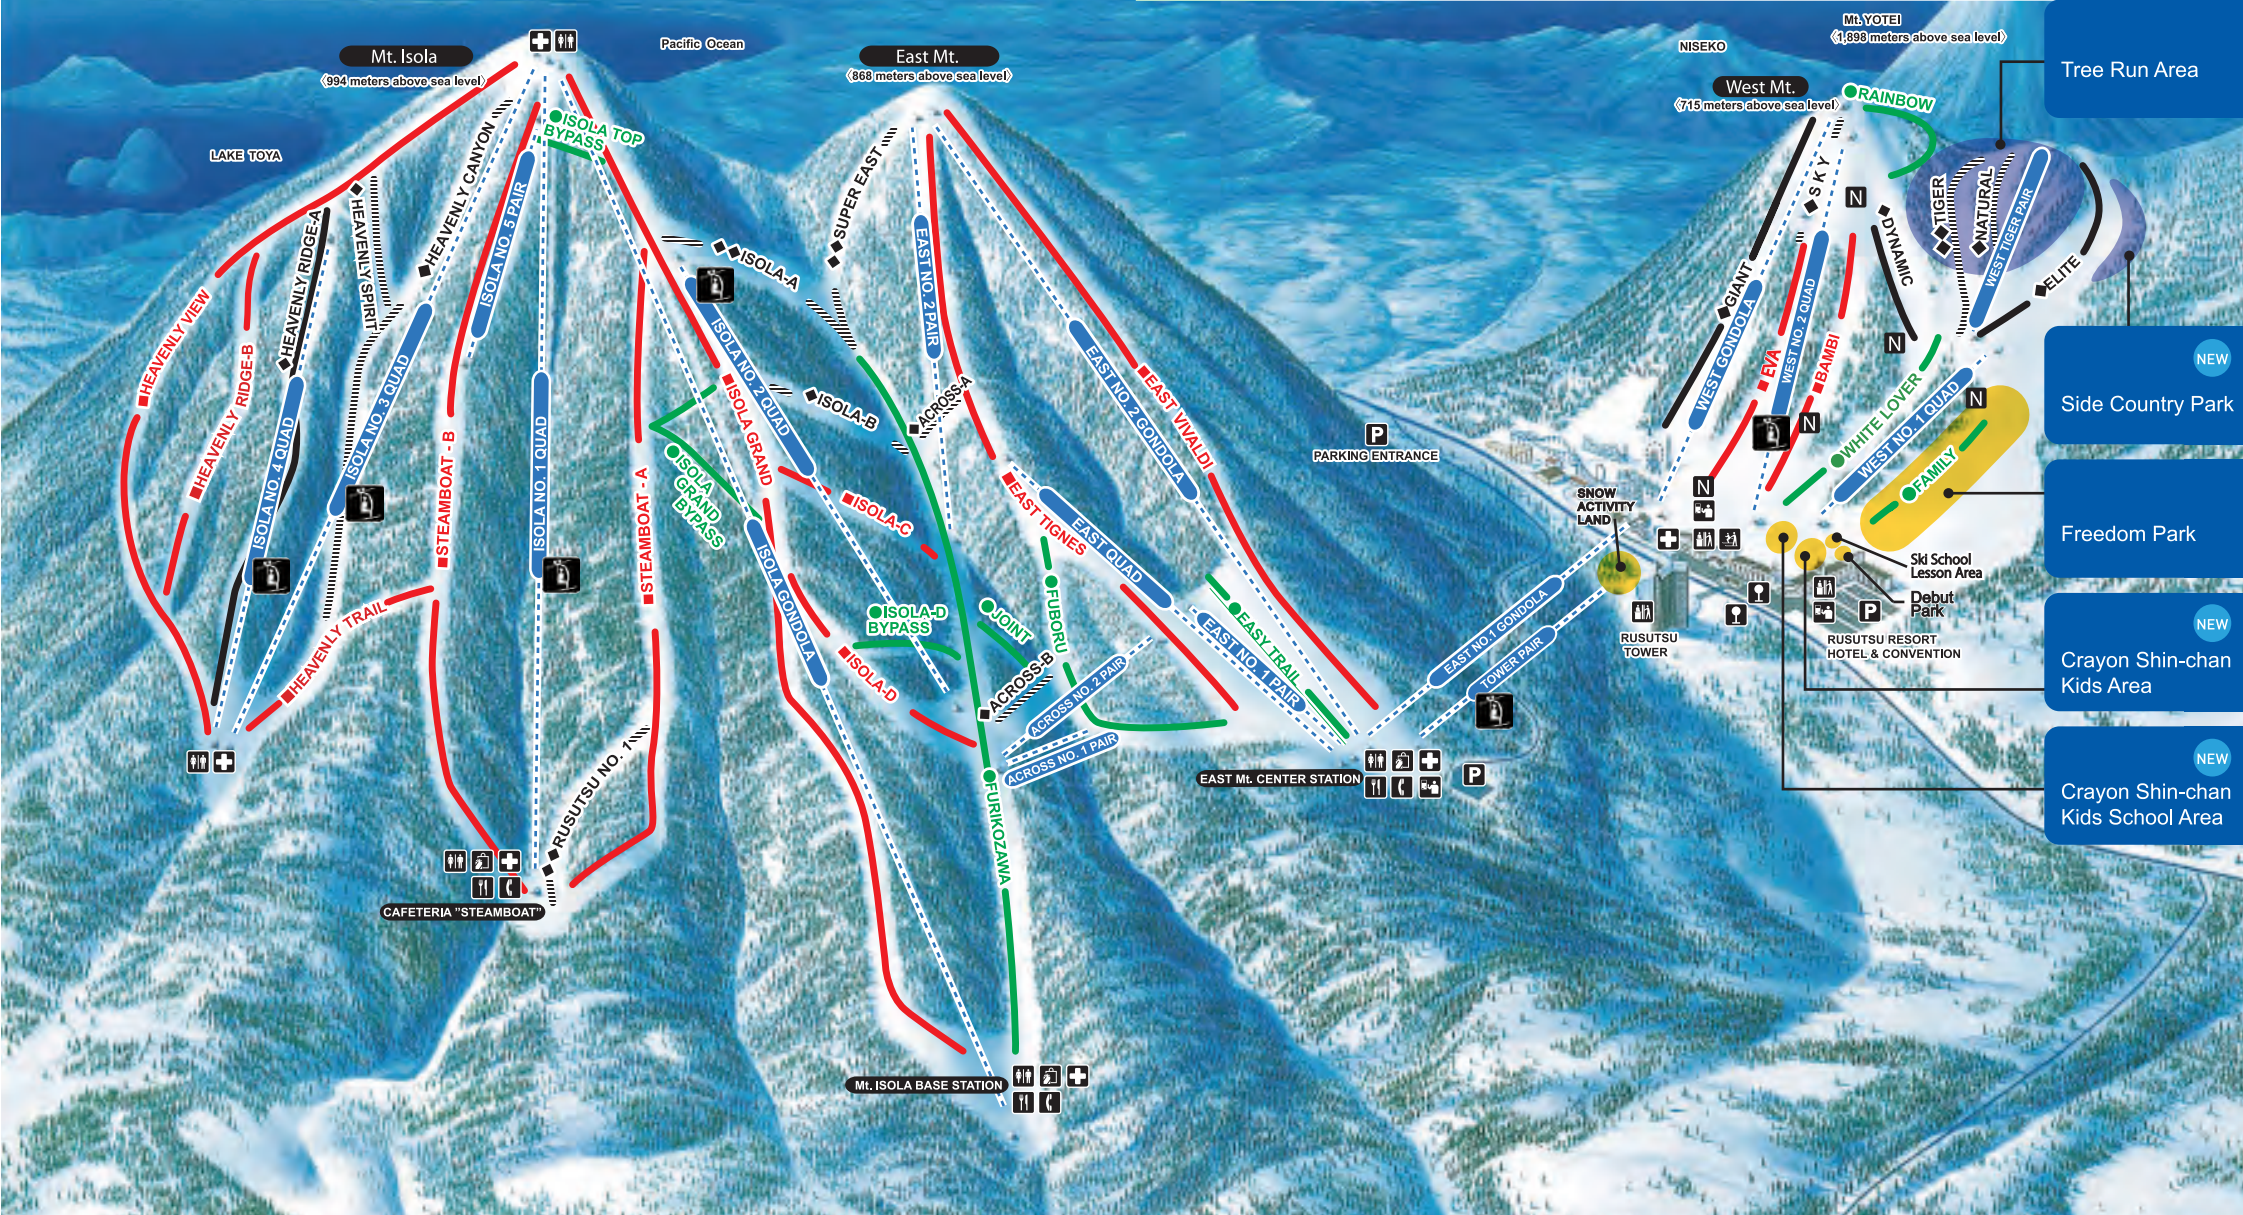

Trail Map

TRIPLE Mt. TRAIL GUIDE

| | Mt. Isola | East Mt. | West Mt. |
|---------------------|---|---|--------------------------------------|
| EXPERT | ◆◆ISOLA-A ◆◆RUSUTSU No.1 | ◆◆SUPER EAST | ◆◆TIGER |
| ADVANCED | ◆HEAVENLY SPIRIT ◆HEAVENLY CANYON ◆ISOLA-B ◆HEAVENLY RIDGE-A | ◆ACROSS-A ◆ACROSS-B | ◆GIANT ◆SKY ◆NATURAL ◆DYNAMIC ◆ELITE |
| INTERMEDIATE | ■ISOLA-C ■ISOLA-D ■STEAMBOAT-A ■HEAVENLY VIEW | ■STEAMBOAT-B ■ISOLA GRAND ■HEAVENLY TRAIL | ■EAST VIVALDI ■EAST TIGNES |
| BEGINNER | ●FURIKOZAWA ●ISOLA-D BYPASS ●ISOLA GRAND BYPASS ●ISOLA TOP BYPASS | ●EASY TRAIL ●FUBORU ●JOINT | ●RAINBOW ●FAMILY ●WHITE LOVER |

Covered Chairlift Ungroomed Trail

- SKI PATROL
- SKI&SNOWBOARD SCHOOL
- TICKET SALES
- SKI&SNOWBOARD RENTAL
- RESTAURANT
- BUS STOP
- PARKING
- PHONE
- NIGHT SKIING AREA
- REST ROOM
- SHOP